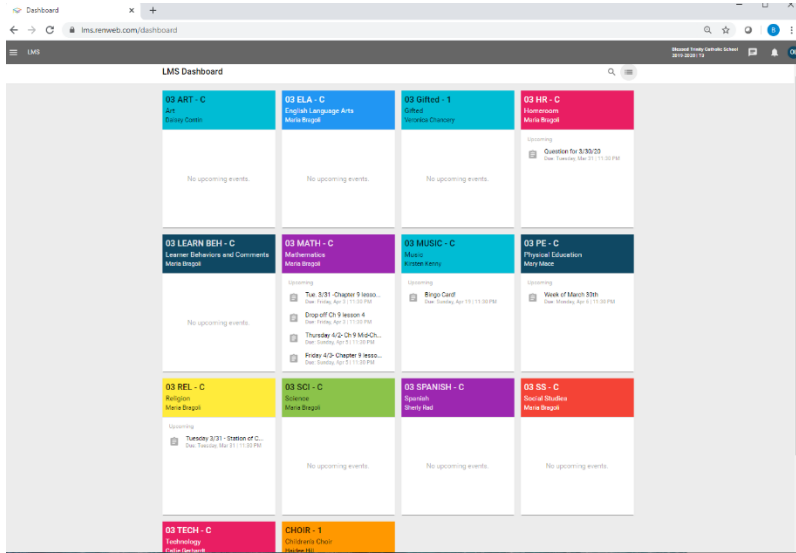

Special notes:

- In importing some of the usernames and passwords, it appears as though some parents have tried to set up their own username from home. These usernames have been reset to match the formula from above for the LMS.
- Students with hyphenated names, two first names, or two last names were imported with only one first and last name. In most cases, the usernames are the *first* first name and the *last* last name.
 - i.e. Michael-John Smith Starling would be Michael.Starling

If you are on an **iPad** or **iPhone**, and using Safari, you will be prompted to select the LMS mode. At this time, there is not an LMS app available on the App Store.

Student/Parent Guide to Logging on to our LMS

Once you have successfully logged on, you will be brought to your LMS Dashboard and it should look something like this-

If you don't see all of your classes, use the scroll bar to scroll down.