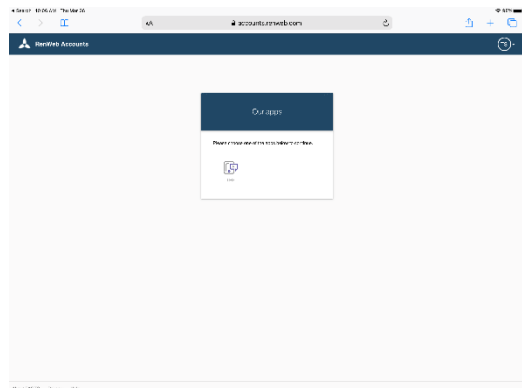

Student/Parent Guide for Logging on to our LMS

Log on to <https://lms.renweb.com/> using our school district code
BTCS-FL

and the student credentials they normally use for their online resources

Kindergarten - 5th grade the credential format is
firstname.lastname

6th – 8th grade the credential format is
firstname.lastname@btschool.us

Passwords are their common passwords for all their other online resources.

District Code
btcs-fl

Username

Password

Forgot password? **LOG IN**

Special notes:

- In importing some of the usernames and passwords, it appears as though some parents have tried to set up their own username from home. These usernames have been reset to match the formula from above for the LMS.
- Students with hyphenated names, two first names, or two last names were imported with only one first and last name. In most cases, the usernames are the *first* first name and the *last* last name.
  - i.e. Michael-John Smith Starling would be Michael.Starling

If you are on an **iPad** or **iPhone**, and using Safari, you will be prompted to select the LMS mode. At this time, there is not an LMS app available on the App Store.